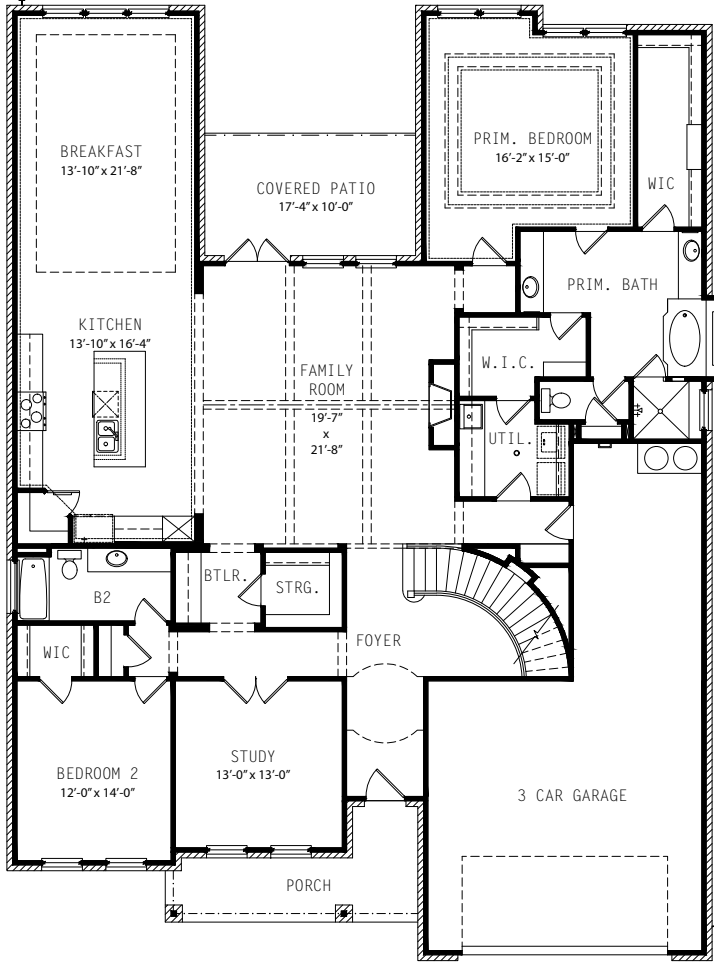

JAPHET

BUILDERS

3903 GLENELLEN

4,319 Square Feet

First Floor Plan

Second Floor Plan

Japhet Builders.com

Plans, prices and specification are subject to change without notice.
All square footages are approximate and vary per elevation.
Illustration is an artist's rendering.

#AskTheJaphets

3803 Glenellen
San Antonio, TX 78257

JAPHET

BUILDERS

3903 GLENELLEN

4,319 Square Feet

Japhet Builders.com

Plans, prices and specification are subject to change without notice.
All square footages are approximate and vary per elevation.
Illustration is an artist's rendering.