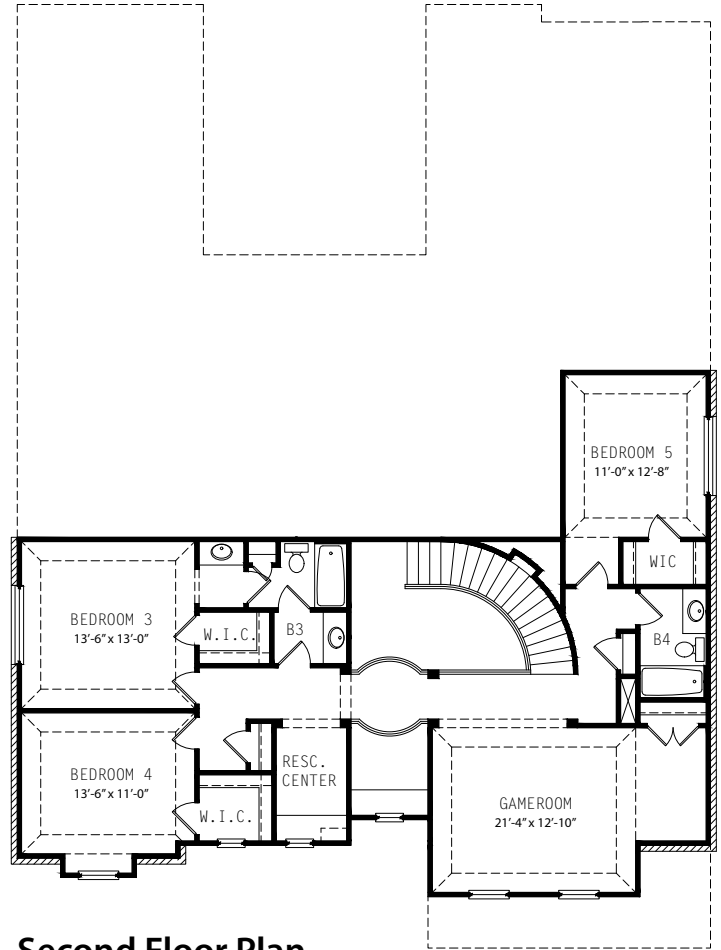

JAPHET

BUILDERS

3903 GLENELLEN

4,319 Square Feet

First Floor Plan

Second Floor Plan

Japhet Builders.com

Plans, prices and specification are subject to change without notice.
All square footages are approximate and vary per elevation.
Illustration is an artist's rendering.

#AskTheJaphets

3803 Glenellen
San Antonio, TX 78257

JAPHET

BUILDERS

3903 GLENELLEN

4,319 Square Feet

Japhet Builders.com

Plans, prices and specification are subject to change without notice.
All square footages are approximate and vary per elevation.
Illustration is an artist's rendering.